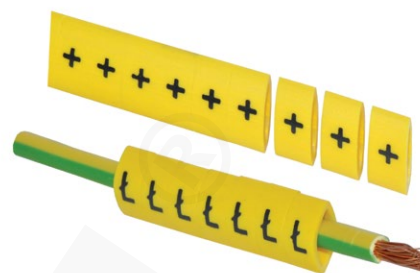

FEATURES & BENEFITS

popular cable markers

wide range of cable diameters: from 1.1 to 2.7 mm

LOGISTIC DATA

Quantity in package [pcs]	100
Weight [g]	8

APPLICATION

For marking cables, wires, optical waveguides in switchgear, electrical systems

MECHANICAL DATA

Colour	yellow
Overprint colour	black
Cable external diameter [mm]	1,1+2,7
Material	PCV
Operating temperature [°C]	-30 ÷ +70

DIMENSIONS

A	3,6
B	6,2
L	5,8

NOTE!

Other overprints on request.

Type	Index Ergom	Sign
OZ-0''1'' (100 PCS)	E04ZP-01020100200	-
OZ-0''2'' (100 PCS)	E04ZP-01020100300	2
OZ-0''3'' (100 PCS)	E04ZP-01020100400	3
OZ-0''4'' (100 PCS)	E04ZP-01020100500	4
OZ-0''5'' (100 PCS)	E04ZP-01020100600	5
OZ-0''6'' (100 PCS)	E04ZP-01020100700	6
OZ-0''7'' (100 PCS)	E04ZP-01020100800	7
OZ-0''8'' (100 PCS)	E04ZP-01020100900	8
OZ-0''9'' (100 PCS)	E04ZP-01020101000	9
OZ-0''1''-''10'' (100 PCS)	E04ZP-01020101100	1-10
OZ-0''11''-''20'' (100 PCS)	E04ZP-01020101200	11-20
OZ-0''21''-''30'' (100 PCS)	E04ZP-01020101300	21-30
OZ-0''31''-''40'' (100 PCS)	E04ZP-01020101400	31-40
OZ-0''41''-''50'' (100 PCS)	E04ZP-01020101500	41-50
OZ-0''51''-''60'' (100 PCS)	E04ZP-01020101600	51-60
OZ-0''61''-''70'' (100 PCS)	E04ZP-01020101700	61-70
OZ-0''71''-''80'' (100 PCS)	E04ZP-01020101800	71-80
OZ-0''81''-''90'' (100 PCS)	E04ZP-01020101900	81-90
OZ-0''91''-''100'' (100 PCS)	E04ZP-01020102000	91-100
OZ-0''-'' (100 PCS)	E04ZP-01020105100	-
OZ-0''-'' (100 PCS)	E04ZP-01020105800	,
OZ-0''-'' (100 PCS)	E04ZP-01020105600	.
OZ-0''-'' (100 PCS)	E04ZP-01020104900	/